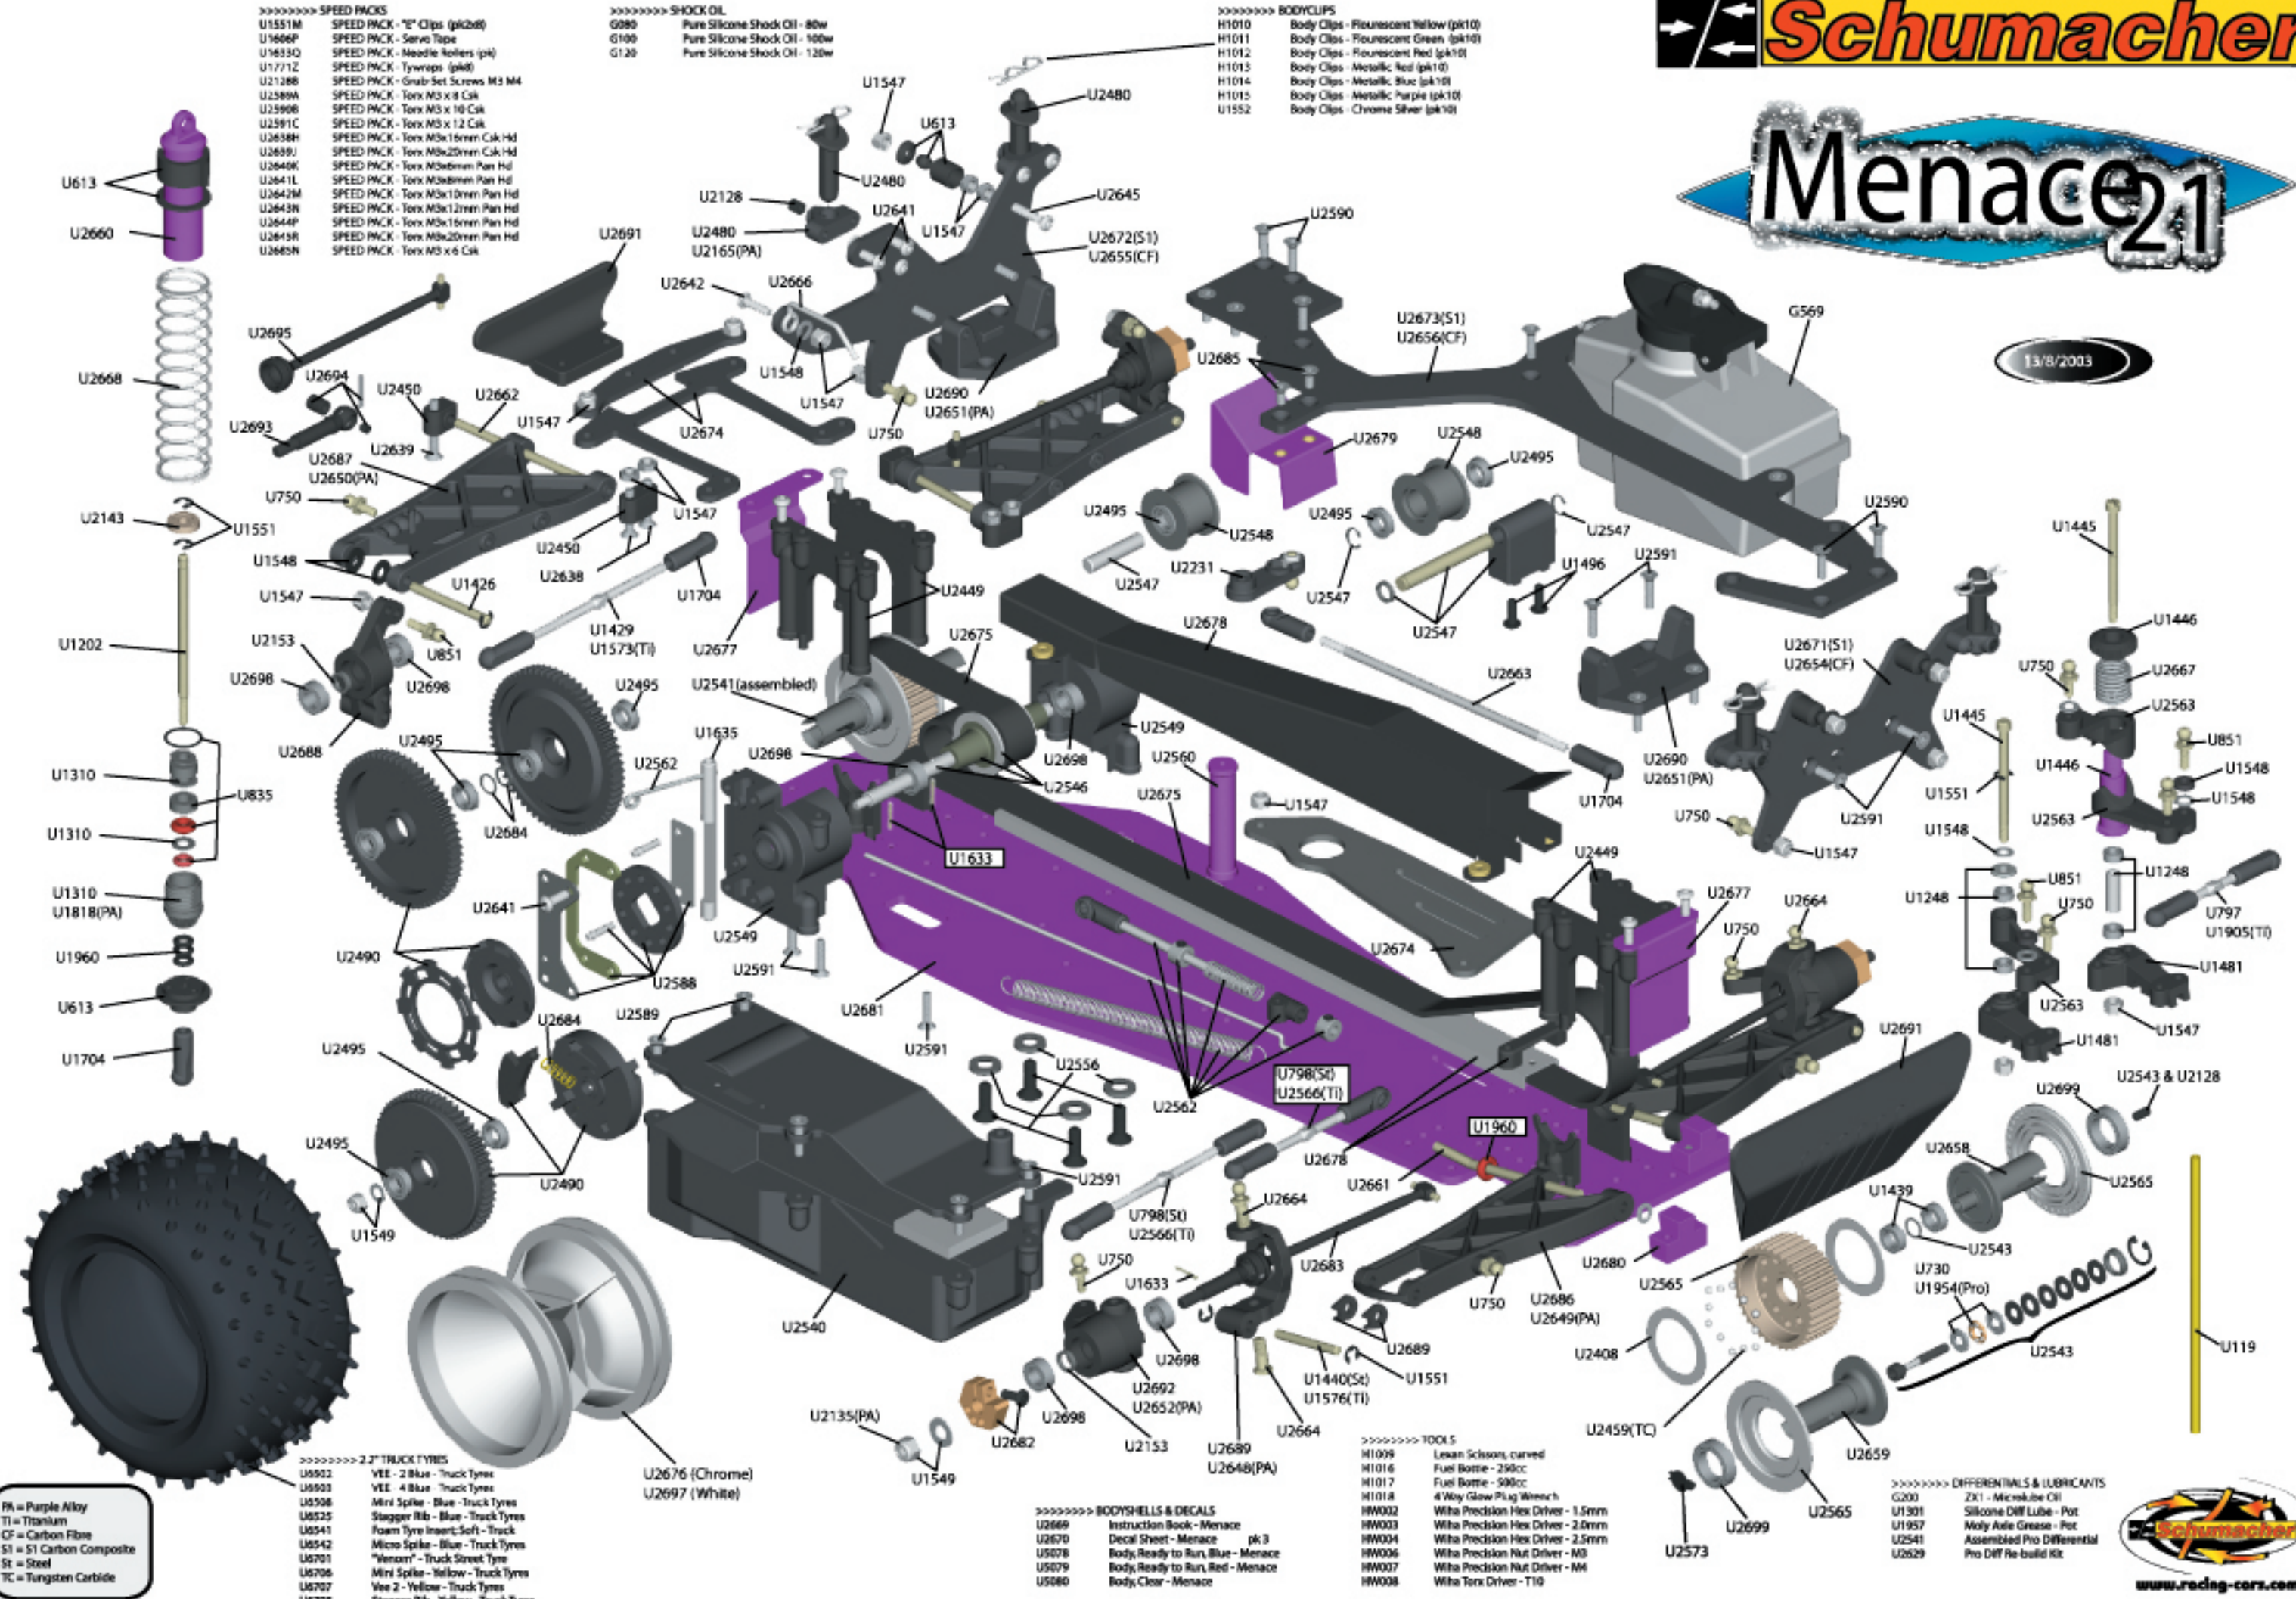

Menace 21

13/8/2003

1. **SPEED PCKS**
2. U1551M SPEED PCK - "E" Clips (pk26)
   - U1666P SPEED PCK - Servo Tape
   - U1633O SPEED PCK - Needle Rollers (pk)
   - U1771Z SPEED PCK - Tywraps (pk8)
   - U2128B SPEED PCK - Grab-Set Screws M3 M4
   - U2589A SPEED PCK - Torx M3 x 8 Csk
   - U2590B SPEED PCK - Torx M3 x 10 Csk
   - U2591C SPEED PCK - Torx M3 x 12 Csk
   - U2638H SPEED PCK - Torx M3x16mm Csk Hd
   - U2689J SPEED PCK - Torx M3x20mm Csk Hd
   - U2640K SPEED PCK - Torx M3x8mm Pan Hd
   - U2641L SPEED PCK - Torx M3x10mm Pan Hd
   - U2642M SPEED PCK - Torx M3x12mm Pan Hd
   - U2643N SPEED PCK - Torx M3x12mm Pan Hd
   - U2644P SPEED PCK - Torx M3x15mm Pan Hd
   - U2645R SPEED PCK - Torx M3x20mm Pan Hd
   - U2645N SPEED PCK - Torx M3 x 6 Csk

1. **SHOCK OIL**
2. G080 Pure Silicone Shock Oil - 80w
   - G100 Pure Silicone Shock Oil - 100w
   - G120 Pure Silicone Shock Oil - 120w

1. **BODYCLIPS**
2. H1010 Body Clips - Fluorescent Yellow (pk10)
   - H1011 Body Clips - Fluorescent Green (pk10)
   - H1012 Body Clips - Fluorescent Red (pk10)
   - H1013 Body Clips - Metallic Red (pk10)
   - H1014 Body Clips - Metallic Blue (pk10)
   - H1015 Body Clips - Metallic Purple (pk10)
   - U1552 Body Clips - Chrome Silver (pk30)

1. **BODYSHELLS & DECALS**
2. U2669 Instruction Book - Menace
   - U2670 Decal Sheet - Menace pk3
   - U5078 Body, Ready to Run, Blue - Menace
   - U5079 Body, Ready to Run, Red - Menace
   - U5080 Body, Clear - Menace

1. **TOOLS**
2. H1009 Lesan Scissors, curved
   - H1016 Fuel Bottle - 250cc
   - H1017 Fuel Bottle - 500cc
   - H1018 4 Way Glow Plug Wrench
   - HW002 Wifa Precision Hex Driver - 1.5mm
   - HW003 Wifa Precision Hex Driver - 2.0mm
   - HW004 Wifa Precision Hex Driver - 2.5mm
   - HW006 Wifa Precision Nut Driver - M3
   - HW007 Wifa Precision Nut Driver - M4
   - HW008 Wifa Torx Driver - T10

1. **DIFFERENTIALS & LUBRICANTS**
2. G200 ZX1 - MicroLube Oil
   - U1901 Silicone Diff Lube - Pot
   - U1957 Moly Afta Grease - Pot
   - U2541 Assembled Pro Differential
   - U2629 Pro Diff Re-build Kit